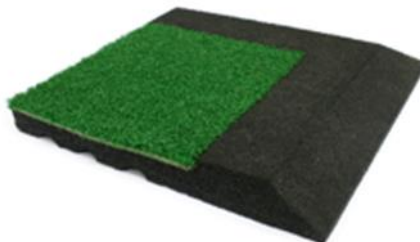

All driving mats contain standard 4 Tee holes. Additional holes are possible for € 2,90 per hole. Round or Octagonal for € 9,90 per mat.

- f. **Classic mats** are unique in the market. The strong frame has the patented “airlastic” floor system for more shock absorption. This mat is visually also very attractive because of the frame. The Nylon 6.6 carpet is head bonded into the frame.

Price : € 231,- 6.237,- Kč/ks bez DPH