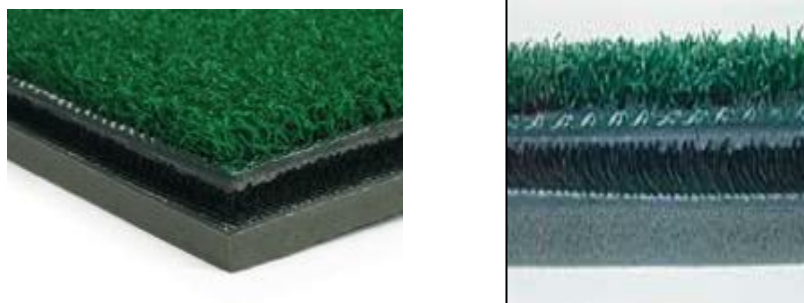

- b. The **Quattro** mat has an even bigger shock absorbency is of the highest comfort. European made 1,50 x 1,50 m

Price: € 245,- 6.615,- Kč /ks bez DPH

- c. The **Basic** version gives a good golfing experience. European made 1,50 x 1,50 m

Price: € 168,- 4.536,- Kč/ks bez DPH