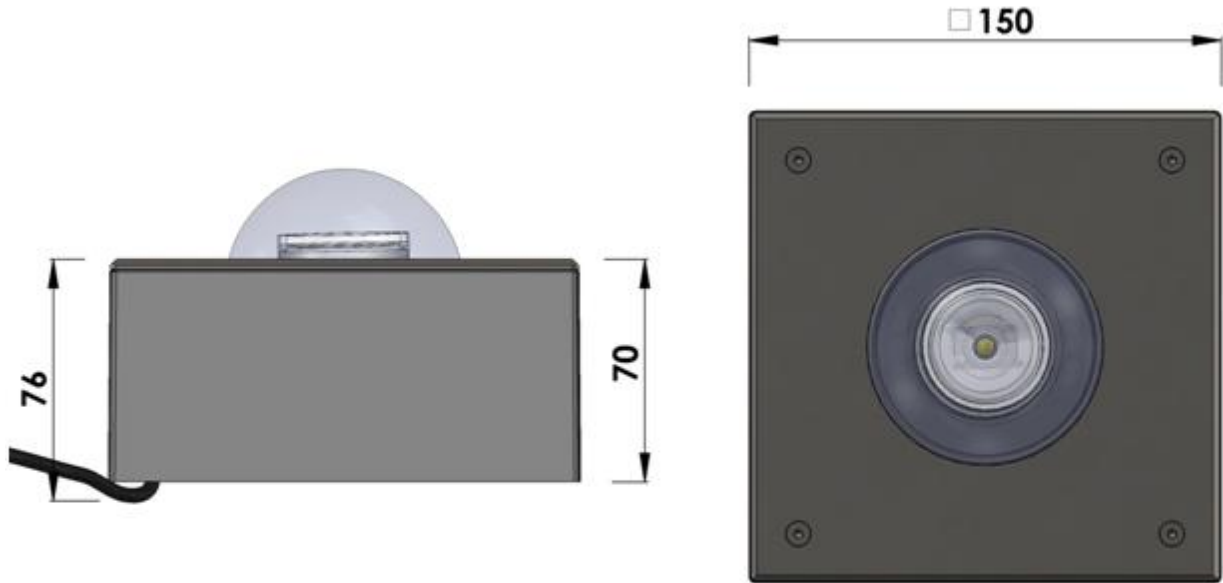

FISH EYE 150X150 (WW)

LIGHT SIZE	MEDIUM
FIXTURE TYPE	INTEGRATED
LIGHT COLOUR	WARM WHITE
LIGHT ANGLE (°)	55
OPTIMUM RANGE (M)	2,5
LUX	123
LIGHT TEMPERATURE (K)	3000
CRI (Colour Rendering Index)	85
IP CLASS	67
EXTERNAL TEMP. (IN OPERATION) (°C)	<50
VOLTAGE	12V AC
COMMUNICATED CONSUMPTION (W)	5
EFFECTIVE CONSUMPTION (W)	4,1
DRIVE-OVER (when installed)?	N
EST'D. LIGHT SOURCE LIFETIME (hours)	25000
WHEN USED 4 HOURS/DAY (in years)	17,125